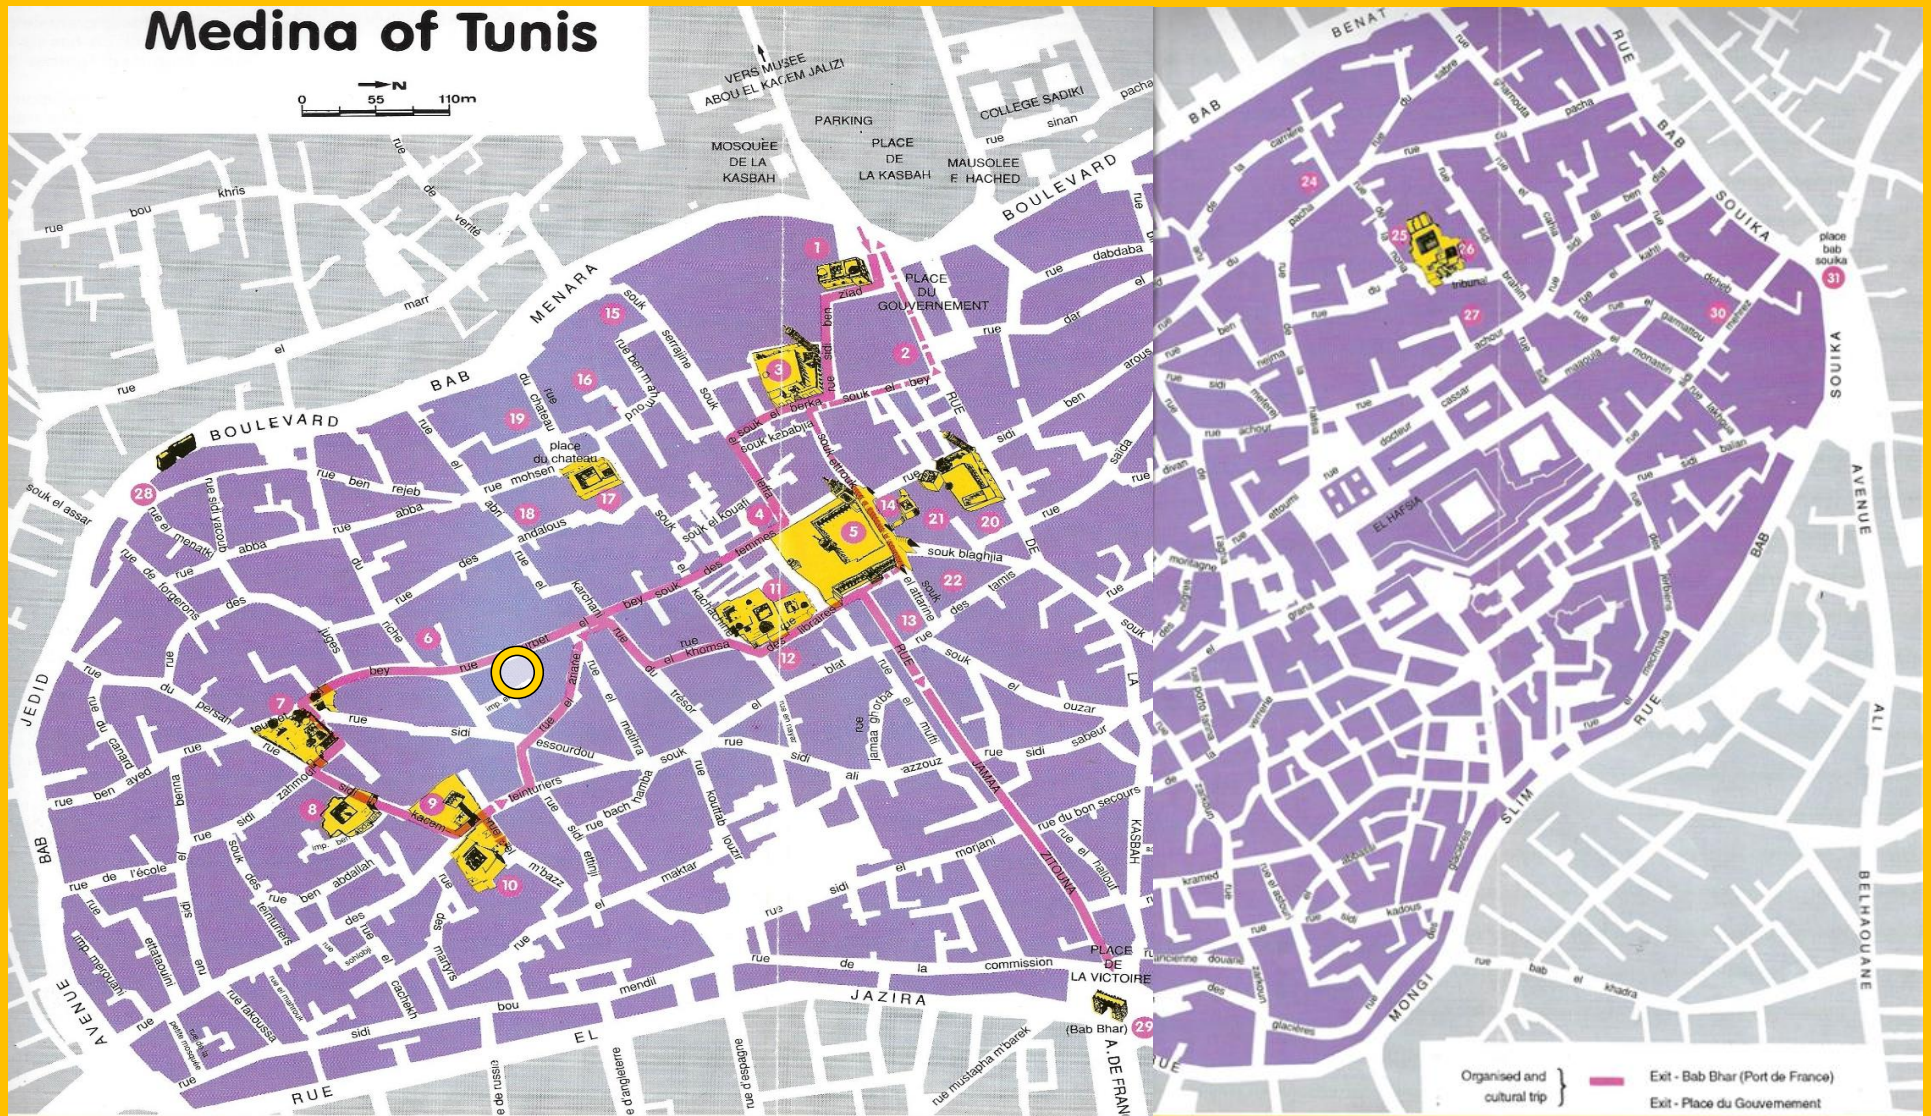

# Medina of Tunis

- |   |   |    |                           |    |   |    |   |    |                            |
|---|---|----|---------------------------|----|---|----|---|----|----------------------------|
| 1 | Toubet Laz                                  | 8  | Dar Ben Abdallah          | 16 | Dar El Haddad   | 22 | Toubet Azziza Othmana   | 27 | Achouria Mederassa         |
| 2 | Youssef Dey Mosque                          | 9  | Dyers' mosque             | 17 | Dar Hussein (National Institute of Archaeology and Art) | 23 | Dar Saïda Ajoula (Youth Hostel)   | 28 | Bab Jedid                  |
| 3 | Dar El Bey                                  | 10 | Dar Othman                | 18 | Hamman Daouletî   | 24 | Dar Ben Achour (Library, rue du Pasha)  | 29 | Bab Bhar (Porte de France) |
| 4 | Mouradia Medrassa                           | 11 | Three Maderassas complex  | 19 | El Ksar Mosque  | 25 | Tahar Haddad Club   | 30 | Sidi Mahrez                |
| 5 | Ez-Zitouna Mosque                           | 12 | Hamman Kachachine         | 20 | Hammouda Pasha Mosque                                   | 26 | Dar Lasram (headquarters of the Association for the conservation of Tunis Medina, 24 rue du tribunal) | 31 | Bab Souïka                 |
| 6 | Masjed El Kobba (Kouttab Ibn Khaldoun Dome) | 13 | National Library          | 21 | Echannaïa Mederassa (impasse Echannaïa, rue El Jellous) |    |   |    |                            |
| 7 | Toubet El Bey                               | 14 | Midhat As-Sultan          |    |   |    |   |    |                            |
|   |   | 15 | Sidi Boukrissan Mausoleum |    |   |    |   |    |                            |